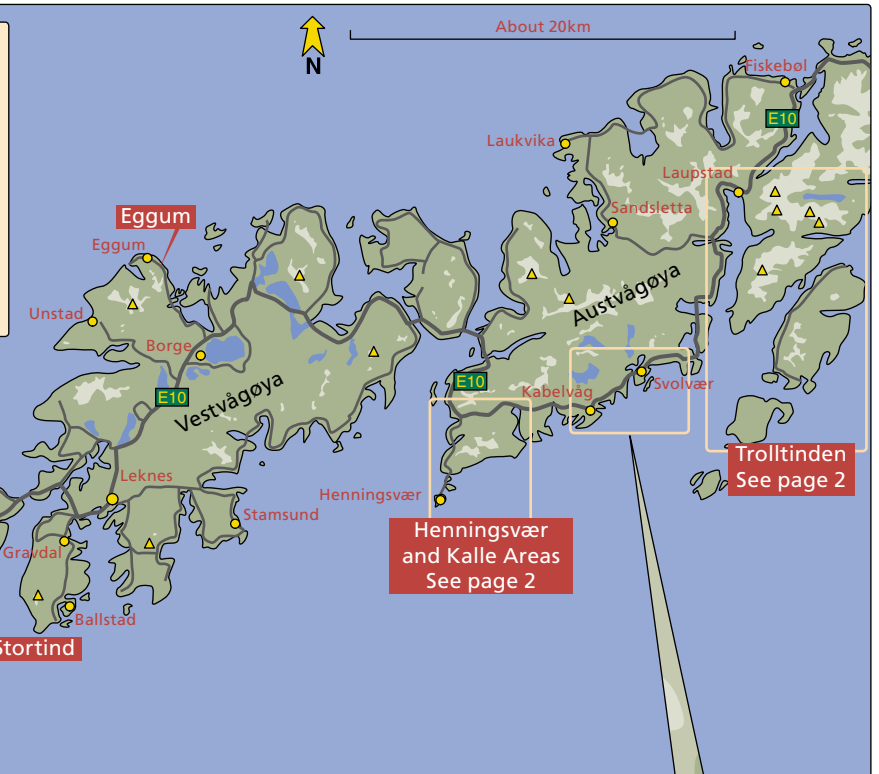

Lofoten Rock

These maps are taken from Lofoten Rock published by Rockfax in May 2008. The page numbers refer to the Rockfax.

For more information on all Rockfax publications www.rockfax.com

The West

Rockfax page

Helvetestinden	58
Merraflestinden	60
Breiflogtinden	61
Maslitinden	62
Olstinden	64
Ølkontinden	65
Reinesvaet	68
Ramberg	70
Stortind	71
Eggum	74

Svolveig Area

Rockfax page

Sandvika	260
Tjeldbergvika	266
Blåtinden	272
Svolveiggeita	274
Skråpillaren	282
Råna	283